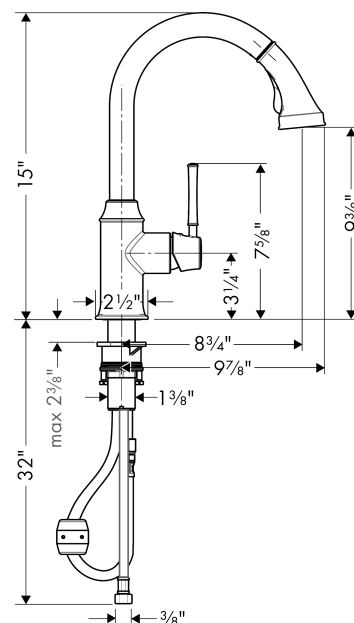

Talis C
Talis C 2-Spray HighArc Kitchen Faucet, Pull-Down
 Finishes : **Steel Optic** Part no. : **04215800**

Description

Features

- Swivel range 150°
- Full and needle spray
- Locking spray diverter (reverts to default spray mode upon valve closing)
- MagFit magnetic sprayhead docking
- Flow: 1.75 GPM
- Ceramic cartridge
- 3/8" hoses

Comprised of

- Universal Base Plate for Single-Hole Kitchen Faucets, 10" (#14019USA)

Optional accessories

- Talis C Bar Faucet (#04217USA)

Item details

List Price \$ 692.00

Technology

Compliance

Product image

Scale drawing

Talis C
Talis C 2-Spray HighArc Kitchen Faucet, Pull-Down
Finishes : **Steel Optic** Part no. : **04215800**

Exploded drawing

Year of production: >08/10

Talis C

Talis C 2-Spray HighArc Kitchen Faucet, Pull-Down

Finishes : **Steel Optic** Part no. : **04215800**

Spare parts list

Year of production: >08/10

| Pos. | Description | Part no. | Price | PU |
|------|-----------------------------------|----------|-------|----|
| 1 | handle | 95900800 | - | 1 |
| 2 | nut | 97209000 | - | 1 |
| 3 | cartridge, assy | 92730000 | - | 1 |
| 4 | locking screw for handle | 95140000 | - | 1 |
| 5 | seal | 95008000 | - | 1 |
| 6 | filter | 97735000 | - | 1 |
| 7 | handspray | 95899800 | - | 1 |
| 8 | non return valve | 95340000 | - | 1 |
| 9 | set of non return valves DW 15 | 97350000 | - | 1 |
| 10 | aerator M24x1 (25 l/min) | 13914000 | - | 1 |
| 11 | support | 97523000 | - | 1 |
| 12 | fixing set (Ø 34) | 95049000 | - | 1 |
| 13 | weight | 92500000 | - | 1 |
| 14 | hose 1,50 m | 88624000 | - | 1 |
| 15 | connection hose 35½" M8x0,75 3/8" | 96316001 | - | 1 |
| 16 | connection hose 600 mm M10x1 | 95561000 | - | 1 |
| 17 | flange | 95498800 | - | 1 |
| 18 | screw cover | 96338000 | - | 1 |