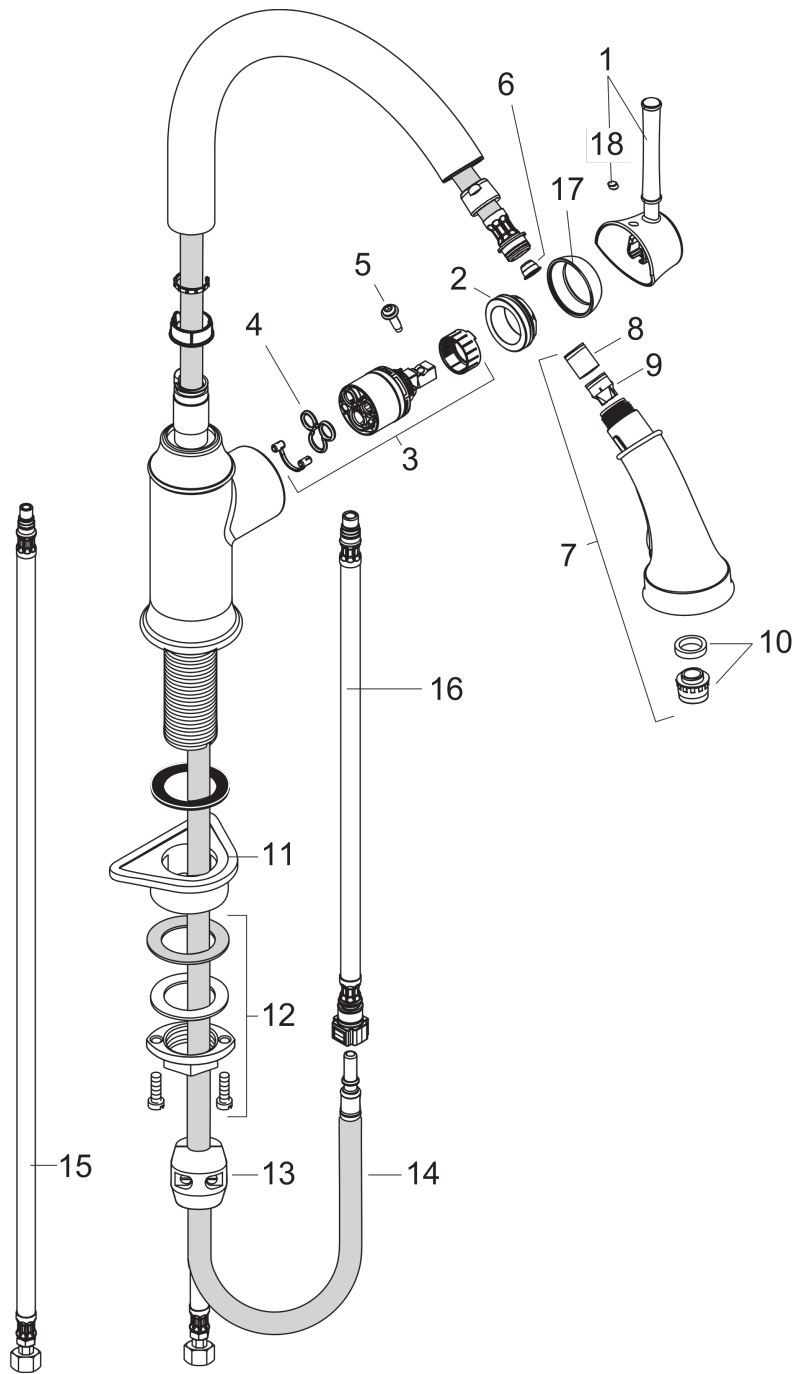

Talis C
Talis C 2-Spray HighArc Kitchen Faucet, Pull-Down
 Finishes : **Steel Optic** Part no. : **04215800**

Description

Features

- Swivel range 150°
- Full and needle spray
- Locking spray diverter (reverts to default spray mode upon valve closing)
- MagFit magnetic sprayhead docking
- Flow: 1.75 GPM
- Ceramic cartridge
- 3/8" hoses

Comprised of

- Universal Base Plate for Single-Hole Kitchen Faucets, 10" (#14019USA)

Optional accessories

- Talis C Bar Faucet (#04217USA)

Item details

List Price \$ 692.00

Technology

Compliance

Product image

Scale drawing

Talis C
Talis C 2-Spray HighArc Kitchen Faucet, Pull-Down
Finishes : **Steel Optic** Part no. : **04215800**

Exploded drawing

Year of production: >08/10

Talis C

Talis C 2-Spray HighArc Kitchen Faucet, Pull-Down

Finishes : **Steel Optic** Part no. : **04215800**

Spare parts list

Year of production: >08/10

| Pos. | Description | Part no. | Price | PU |
|------|-----------------------------------|----------|-------|----|
| 1 | handle | 95900800 | - | 1 |
| 2 | nut | 97209000 | - | 1 |
| 3 | cartridge, assy | 92730000 | - | 1 |
| 4 | locking screw for handle | 95140000 | - | 1 |
| 5 | seal | 95008000 | - | 1 |
| 6 | filter | 97735000 | - | 1 |
| 7 | handspray | 95899800 | - | 1 |
| 8 | non return valve | 95340000 | - | 1 |
| 9 | set of non return valves DW 15 | 97350000 | - | 1 |
| 10 | aerator M24x1 (25 l/min) | 13914000 | - | 1 |
| 11 | support | 97523000 | - | 1 |
| 12 | fixing set (Ø 34) | 95049000 | - | 1 |
| 13 | weight | 92500000 | - | 1 |
| 14 | hose 1,50 m | 88624000 | - | 1 |
| 15 | connection hose 35½" M8x0,75 3/8" | 96316001 | - | 1 |
| 16 | connection hose 600 mm M10x1 | 95561000 | - | 1 |
| 17 | flange | 95498800 | - | 1 |
| 18 | screw cover | 96338000 | - | 1 |